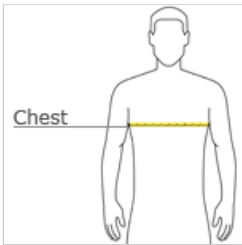

Gildan Softstyle® T-Shirt. 64000

- 4.5-ounce, 100% ring spun cotton
- 90/10 cotton/poly (Antique Cherry Red, Antique Heliconia, Antique Sapphire, and Sport Grey)
- 50/50 cotton/poly (Graphite Heather)
- 65/35 cotton/poly (Dark Heather, Heather Irish Green, Heather Military Green, Heather Navy, Heather Orange, Heather Purple, Heather Royal and Heather Red)
- 50/50 ring spun cotton/poly (Graphite Heather)
- Seamless double-needle 3/4" neck
- Taped neck and shoulders
- Tearaway label
- Modern classic fit tubular body/li>
- Double-needle sleeves and hem
- S-3XL only colors: Sand, Orange, Cherry Red, Cardinal Red, Azalea, Dark Chocolate, Light Blue, Kiwi, Military Green, Charcoal, Indigo Blue, Irish Green

front

back

HOW TO MEASURE

CHEST WIDTH

Measure under the arm and around the fullest part of the chest with arms down, keeping tape horizontal.

SIZE CHART

	S	S	M	M	L	L	XL	XL	2XL	3XL
Chest	34-36	34-36	38-40	38-40	42-44	42-44	46-48	46-48	50-52	54-56