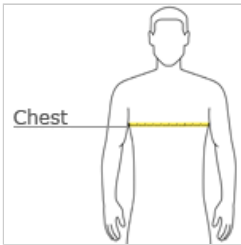

HOW TO MEASURE

CHEST WIDTH
Measure under the arm and around the fullest part of the chest with arms down, keeping tape horizontal.

SIZE CHART

	XS	XS	S	S	M	M	L	L	XL	XL	2XL	3XL	3XL	4XL	4XL
Chest	32-34	32-34	35-37	35-37	38-40	38-40	41-43	41-43	44-46	44-46	47-49	50-53	50-53	54-57	54-57