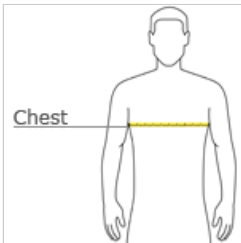

Core Cotton Tee. PC54

An indispensable t-shirt in our classic silhouette—with a very friendly price.

- 5.4-ounce, 100% cotton
- 90/10 cotton/poly (Athletic Heather)
- 50/50 cotton/poly (Neon Blue, Neon Green, Neon Orange, Neon Pink, Neon Yellow, Dark Heather Grey, Heather Athletic Maroon, Heather Purple, Heather Navy, Heather Red, Heather Royal, Heather Sangria, Heather Dark Chocolate Brown, Graphite Heather)
- 98/2 cotton/poly (Ash)
- Removable tag for comfort and relabeling

front

back

HOW TO MEASURE

CHEST WIDTH

Measure under the arm and around the fullest part of the chest with arms down, keeping tape horizontal.

SIZE CHART

	S	M	L	XL	2XL	3XL	4XL
Chest	35-37	38-40	41-43	44-46	47-49	50-53	54-57